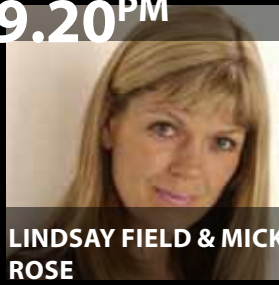

TOM HUNT

10PM