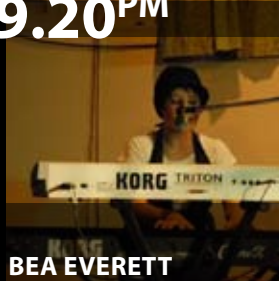

3<sup>RD</sup>

8PM

TOM HUNT

8.40PM

ROB SANDALL

9.20PM

BEA EVERETT

10PM