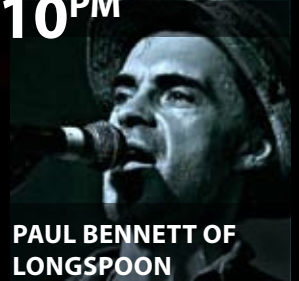

3<sup>RD</sup>

8PM

TOM HUNT

8.40PM

ROB SANDALL

9.20PM

BEA EVERETT

10PM

9.20PM

MY SOUL SWEET

10PM

TOM WILLIAMS & THE BOAT

THE GREY LADY PRESENTS...

PAUL DUNTON AND GUESTS AT THE GREY LADY. DOORS OPEN AT 7:30PM. ENTRY £5.

YOU CAN FIND OUT MORE ABOUT THE 'PAUL DUNTON AND GUESTS' SERIES OF EVENTS, PLEASE VISIT [WWW.MYSPACE.COM/PAULDUNTONANDGUESTS](http://WWW.MYSPACE.COM/PAULDUNTONANDGUESTS) OR EMAIL [PAUL@PAULDUNTON.CO.UK](mailto:PAUL@PAULDUNTON.CO.UK).