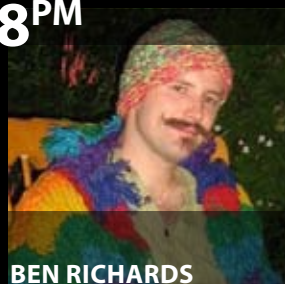

9.20PM

ANNAKA

10PM

MATT RIVERS

30TH

8PM

BEN RICHARDS

8.40PM