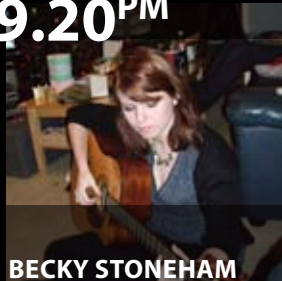

JO HOOK

12<sup>TH</sup>

8PM

NICK WILSON

8.40PM

HENRY WILLARD

9.20PM

BECKY STONEHAM