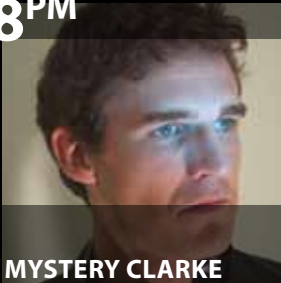

15TH

8PM

MYSTERY CLARKE

8.40PM

CHANTELLE

9.20PM

OVER BY DAWN

10PM

LOGAN WILSON BAND

22ND

8PM

KARL HAYNES

8.40PM

THE KITCHEN POET

9.20PM

THE SEED

BEA EVERETT

10PM

THE ALEX BEHARREL BAND

THE GREY LADY PRESENTS...

PAUL DUNTON AND GUESTS AT THE GREY LADY. DOORS OPEN AT 7:30PM. ENTRY £5

YOU CAN FIND OUT MORE ABOUT THE 'PAUL DUNTON AND GUESTS' SERIES OF EVENTS, PLEASE VISIT WWW.PAULDUNTONANDGUESTS.COM OR EMAIL PAUL@PAULDUNTON.CO.UK